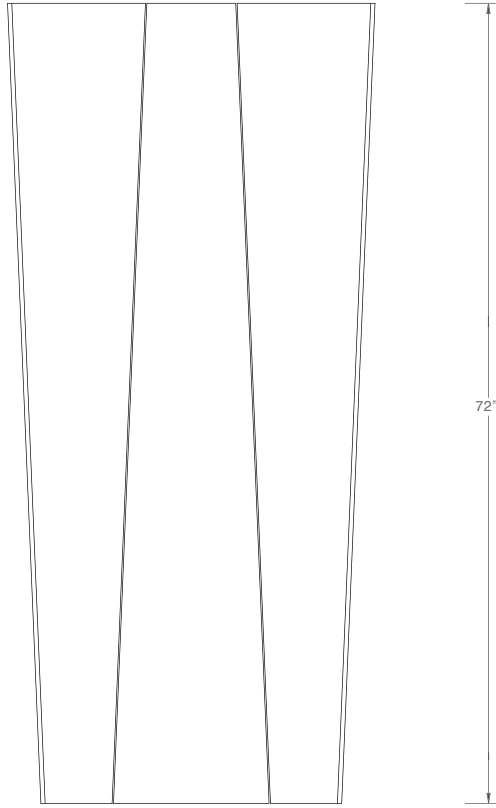

folding screen

Atlas Industries
333 Douglass Street
Brooklyn, NY 11217-3115
718 596 5045
www.atlaseast.com

folding screen

Construction:

plywood, SOSS concealed hinges

Finish:

opaque, semi-gloss lacquer.

Customization:

custom dimensions and finishes are available, please inquire.

Photographs by Meredith Heuer

face

plan

item	\$
folding screen	\$1,200

Atlas Industries
 333 Douglass Street
 Brooklyn, NY 11217-3115
 718 596 5045
www.atlaseast.com