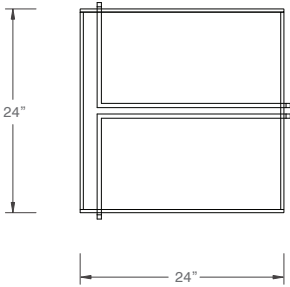

lady slipper

a terrarium for the 21st century.

Atlas Industries
333 Douglass Street
Brooklyn, NY 11217-3115
718 596 5045
www.atlaseast.com

ladyslipper

side

plan

Construction:

case is starphire glass.
 base is hot-rolled steel bar with bronze fittings and levelers.