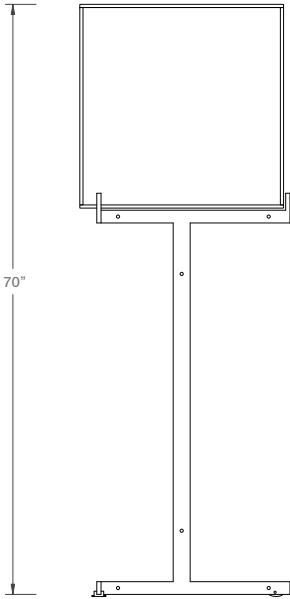

lady slipper

a terrarium for the 21st century.

Atlas Industries
333 Douglass Street
Brooklyn, NY 11217-3115
718 596 5045
www.atlaseast.com

ladyslipper

side

plan

Construction:

case is starphire glass.
 base is hot-rolled steel bar with bronze fittings and levelers.