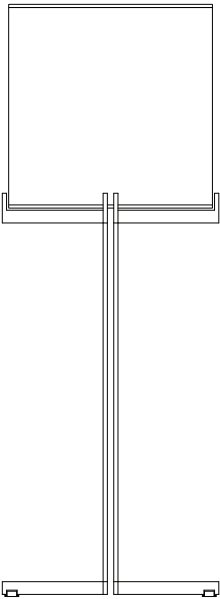

lady slipper

a terrarium for the 21st century.

Atlas Industries
333 Douglass Street
Brooklyn, NY 11217-3115
718 596 5045
www.atlaseast.com

ladyslipper

side

plan

Construction:

case is starphire glass.
 base is hot-rolled steel bar with bronze fittings and levelers.

Finish:

clear satin enamel over blackened hot-rolled steel.

Customization:

custom dimensions, materials and finishes are available, please inquire.

Customization:

available through Partners & Spade, NYC
 partnersandspade.com or (646) 861-2827