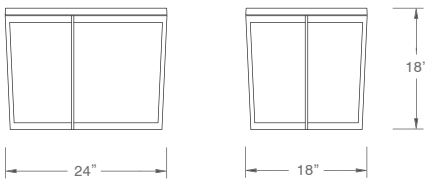

at9table

at9 display

Construction:

wood tops are 1" thick solid hardwood.
 glass tops are 1/2" tempered low-iron glass.
 stone tops are 1" thick marble.
 cold-rolled steel bar base.

Finish:

clear satin lacquer on wood components.
 clear satin enamel on metal components.