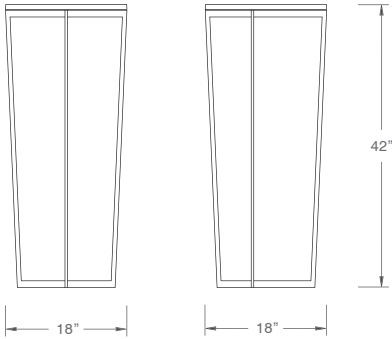

at9table

The at9 series includes side, display and coffee tables, as well as pieces that can be used as low tables or stools.

Atlas Industries
333 Douglass Street
Brooklyn, NY 11217-3115
718 596 5045
www.atlaseast.com

at9table

at9 display

Construction:

wood tops are 1" thick solid hardwood.
 glass tops are 1/2" tempered low-iron glass.
 stone tops are 1" thick marble.
 cold-rolled steel bar base.

Finish:

clear satin lacquer on wood components.
 clear satin enamel on metal components.