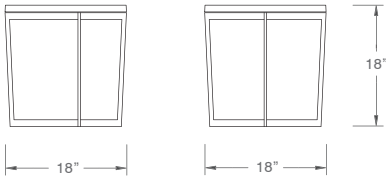

at9table

at9 display

Construction:

---

wood tops are 1" thick solid hardwood.
glass tops are 1/2" tempered low-iron glass.
stone tops are 1" thick marble.
cold-rolled steel bar base.

Finish:

---

clear satin lacquer on wood components.
clear satin enamel on metal components.

at9 side

Customization:

---

wood tops shown are American walnut.
custom dimensions, wood types and finishes are available, please inquire.

Photographs by Meredith Heuer

at9 stool

at9 coffee

item code	leather	wood	glass	stone
at9 display		$2,112	$2,000	$2,400
at9 side		$2,200	$2,112	$2,560
at9 stool	$2,400	$2,112	$2,000	$2,320
at9 coffee		$2,520	$2,320	$2,960

Atlas Industries
333 Douglass Street
Brooklyn, NY 11217-3115
718 596 5045
www.atlaseast.com