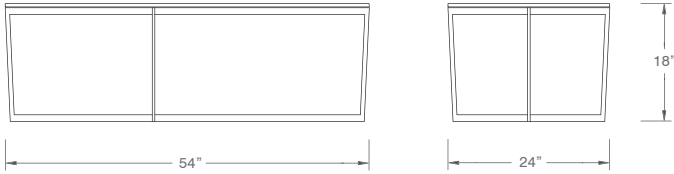

at9 side

Customization:

wood tops shown are American walnut.
 custom dimensions, wood types and finishes are available, please inquire.

Photographs by Meredith Heuer

at9 stool

at9 coffee

item code	leather	wood	glass	stone
at9 display		\$2,112	\$2,000	\$2,400
at9 side		\$2,200	\$2,112	\$2,560
at9 stool	\$2,400	\$2,112	\$2,000	\$2,320
at9 coffee		\$2,520	\$2,320	\$2,960